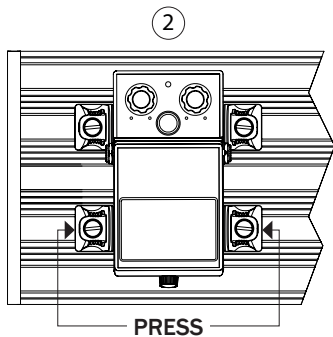

FASTENERS

For Smart Track pedalboard

We suggest that you attach each pedal using at least 4 fasteners.
Es recomana fixar cada pedal amb 4 subjeccions com a mínim.
Se recomienda fijar cada pedal con 4 sujeciones como mínimo.

www.aclamguitars.cat
Follow us on [facebook.com/aclamguitars](https://www.facebook.com/aclamguitars)

aclam GUITARS®
PRODUCT DESIGN
BARCELONA

FASTENERS *(included in Smart Track)*

For regular pedals

STS1 & STXS:	20 units.
STL1 & STL:	28 units.
STS2:	40 units.
STL2:	56 units.