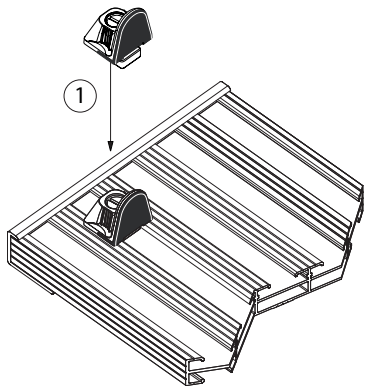

FASTENERS

For Smart Track pedalboard

We suggest that you attach each pedal using at least 4 fasteners.
Es recomana fixar cada pedal amb 4 subjeccions com a mínim.
Se recomienda fijar cada pedal con 4 sujeciones como mínimo.

www.aclamguitars.cat
Follow us on [facebook.com/aclamguitars](https://www.facebook.com/aclamguitars)

aclam GUITARS®
PRODUCT DESIGN
BARCELONA

FASTENERS *(included in Smart Track)*

For regular pedals

STS1 & STXS:	20 units.
STL1 & STL:	28 units.
STS2:	40 units.
STL2:	56 units.