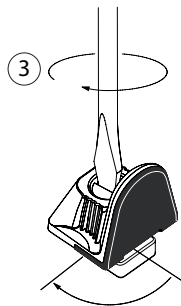

FASTENERS

For Smart Track pedalboard

We suggest that you attach each pedal using at least 4 fasteners.
Es recomana fixar cada pedal amb 4 subjeccions com a mínim.
Se recomienda fijar cada pedal con 4 sujeciones como mínimo.

www.aclamguitars.cat
Follow us on [facebook.com/aclamguitars](https://www.facebook.com/aclamguitars)

aclam GUITARS®
PRODUCT DESIGN
BARCELONA

FASTENERS *(included in Smart Track)*

For regular pedals

STS1 & STXS:	20 units.
STL1 & STL:	28 units.
STS2:	40 units.
STL2:	56 units.